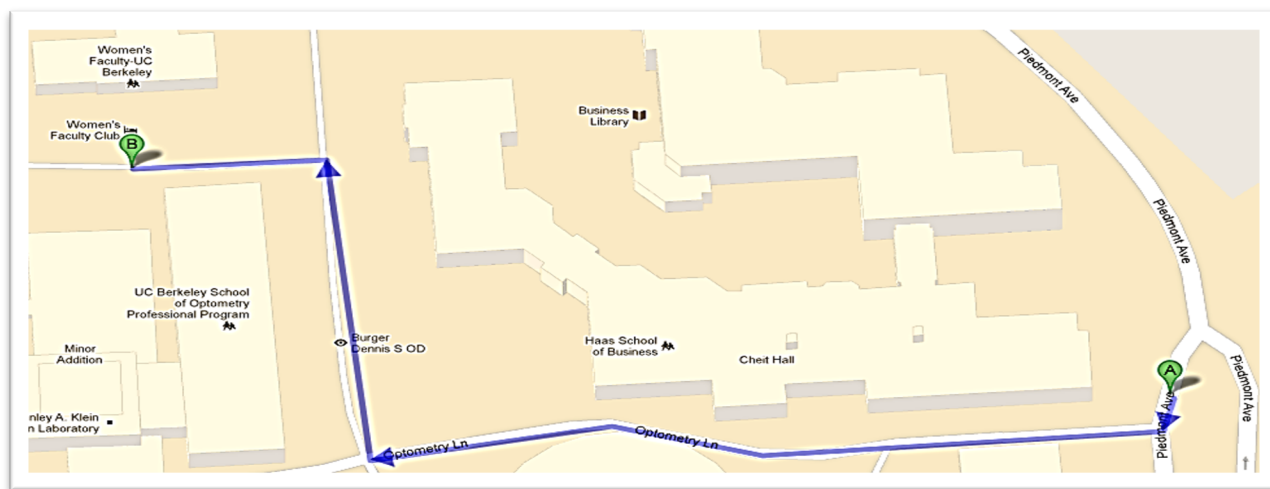

*Please use the address **1 Minor Lane, Berkeley, CA 94720** when ordering delivery to The Women's Faculty Club*

Service	Website	Additional Info
Door Dash	www.doordash.com	
Grub Hub	www.grubhub.com	
Uber Eats	www.ubereats.com	Requires an Uber car transportation account
North Beach Pizza	www.northbeachpizzaca.com	510-849-9800
Chengdu Style Restaurant	https://chengdustylrestaurant.com	510-845-5807